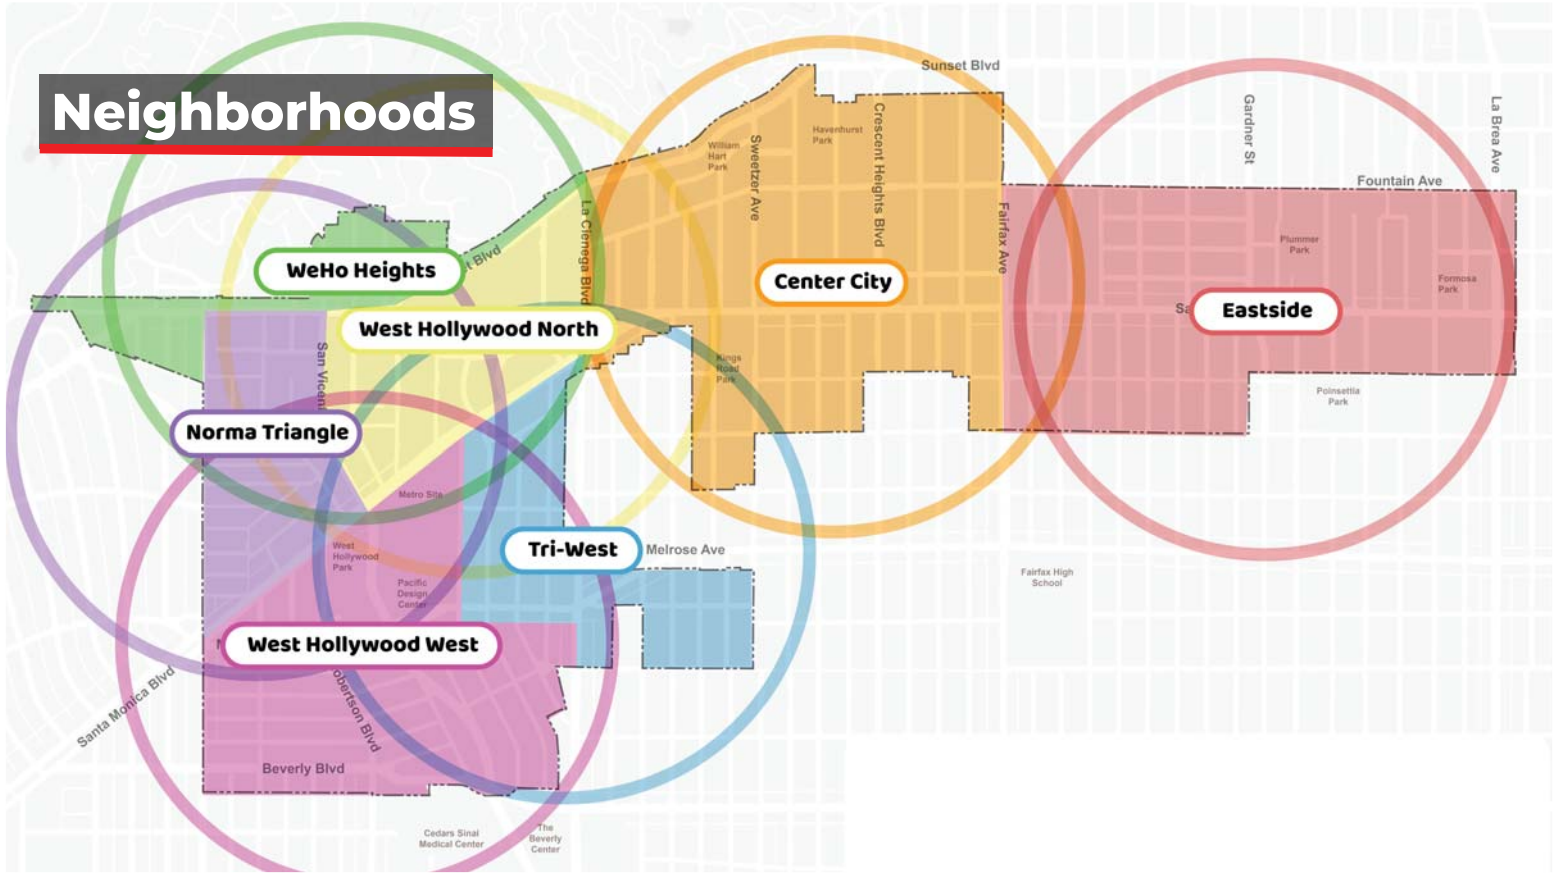

Parks

Restaurants & Cafes

Bars, Nightclubs, Entertainment

Fitness

General Retail Stores

Laundries and Dry Cleaners

Veterinarians and Pet Services

Cannabis

Personal Care

Walk Audits

Neighborhoods

Neighborhoods

Eastside

Center City

WeHo West

Walk Score = 91