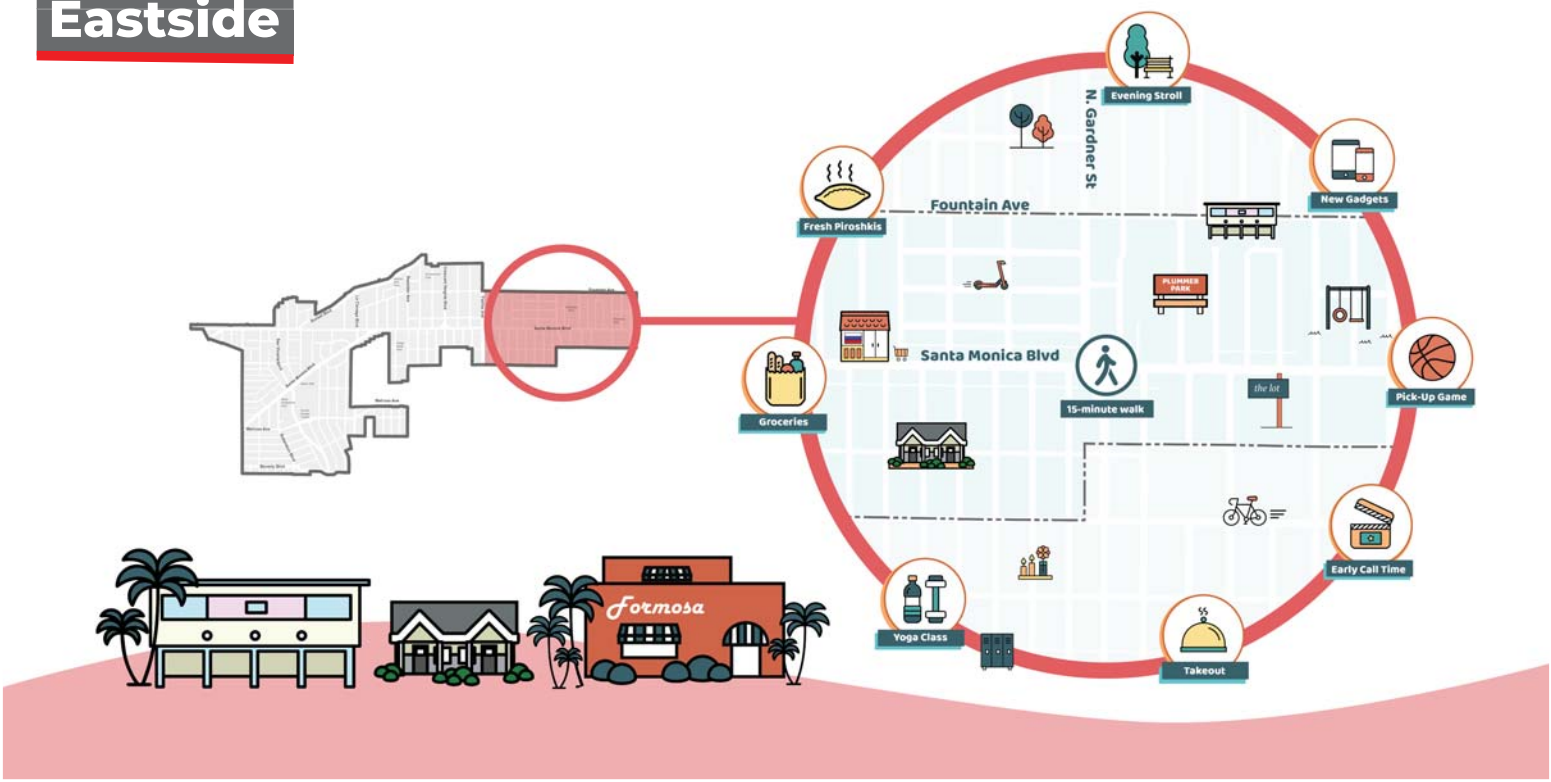

Parks

Restaurants & Cafes

Bars, Nightclubs, Entertainment

Fitness

General Retail Stores

Laundries and Dry Cleaners

Veterinarians and Pet Services

Cannabis

Personal Care

Walk Audits

Neighborhoods

Neighborhoods

Eastside

Center City

WeHo West

Walk Score = 91

"Walker's Paradise."

Encourage Mixed-Use

Improve Active Transportation

Human-powered forms of transportation

Safe Ped Infrastructure

Safe Bike Infrastructure

Promote Public Transportation

Sustainable Mobility