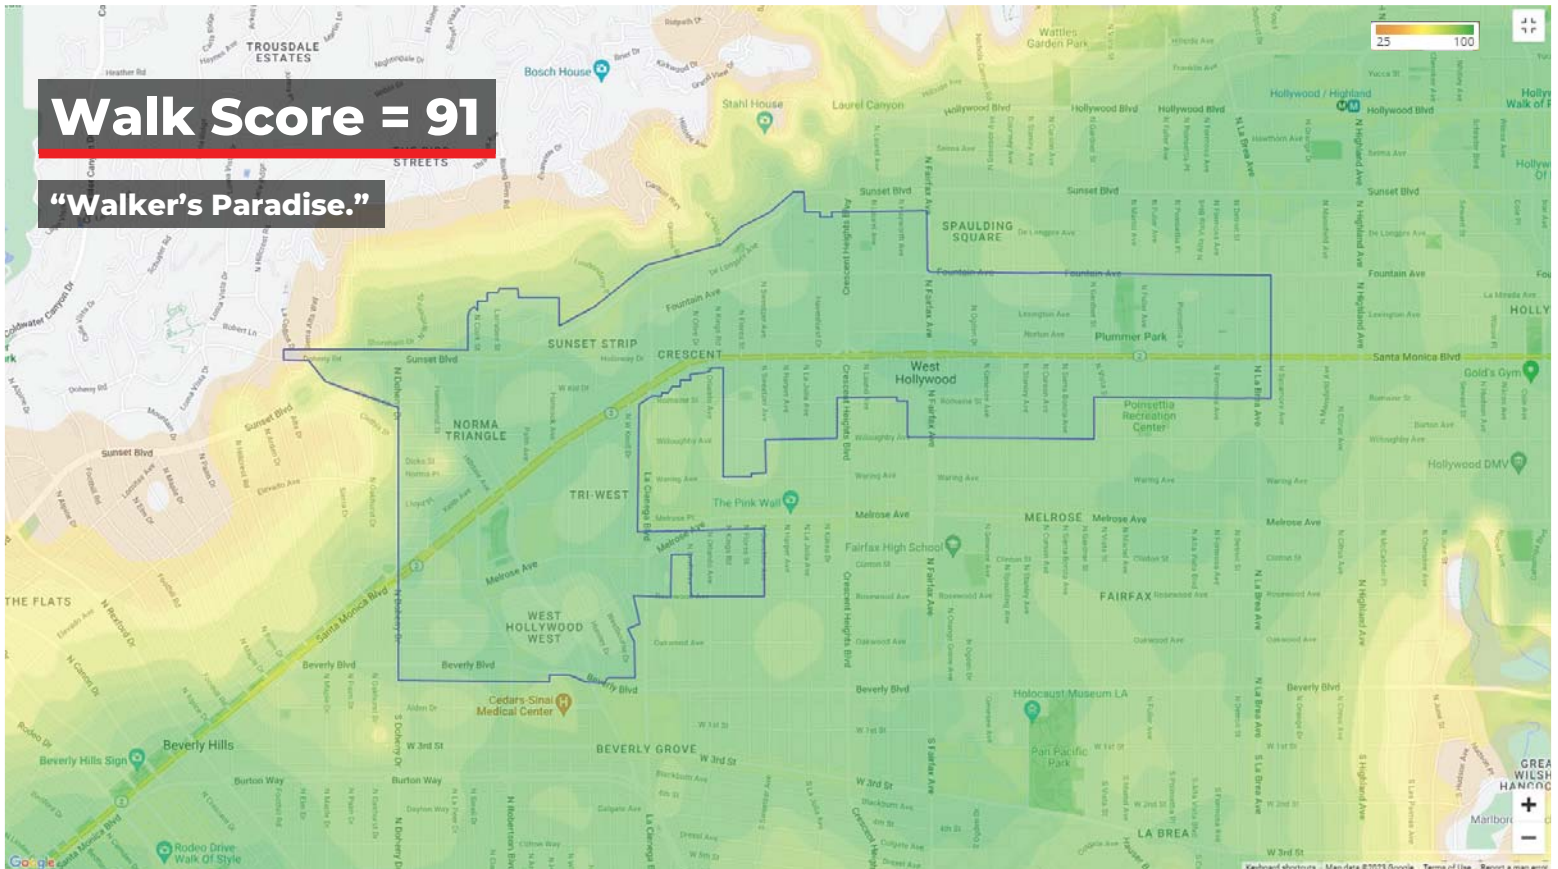

Walk Score = 91

"Walker's Paradise."