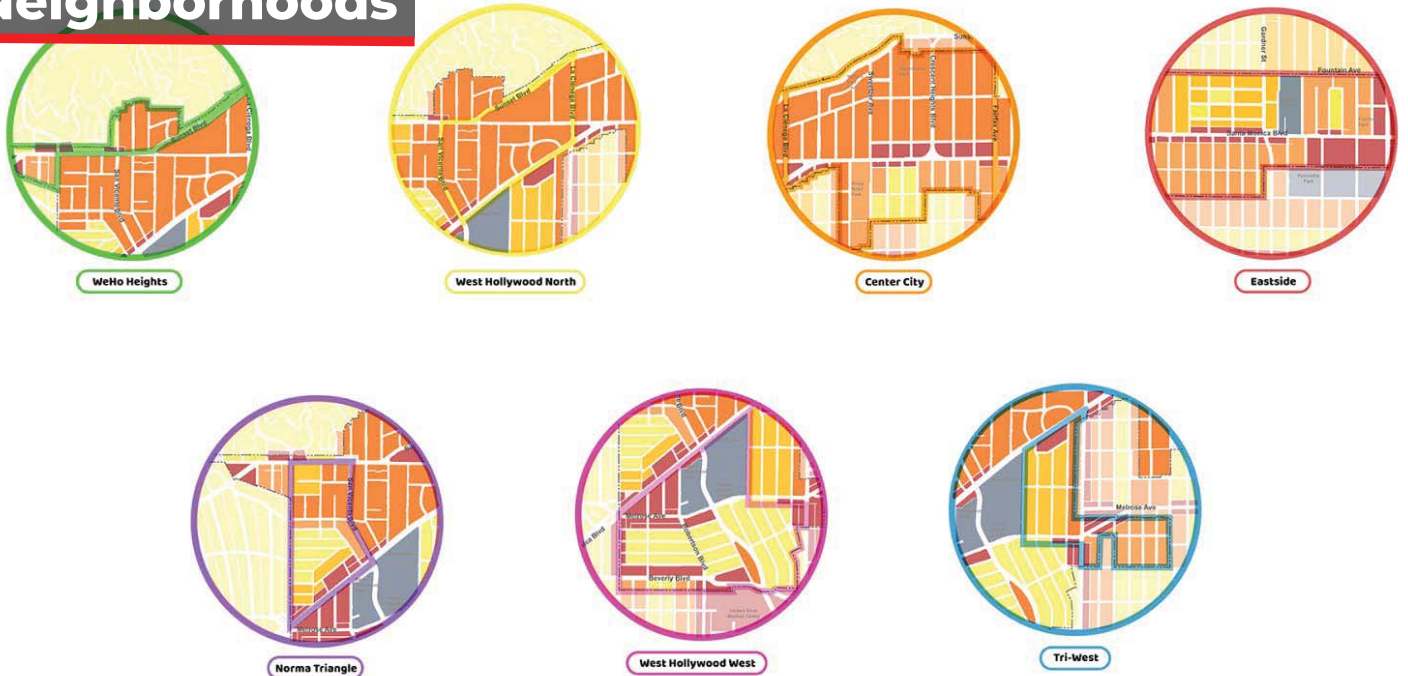

Parks

Restaurants & Cafes

Bars, Nightclubs, Entertainment

Fitness

General Retail Stores

Laundries and Dry Cleaners

Veterinarians and Pet Services

Cannabis

Personal Care

Walk Audits

Neighborhoods

Neighborhoods

Eastside

Center City

WeHo West

Walk Score = 91

"Walker's Paradise."

Encourage Mixed-Use

Improve Active Transportation

Human-powered forms of transportation

Safe Ped Infrastructure

Safe Bike Infrastructure

Promote Public Transportation

Sustainable Mobility