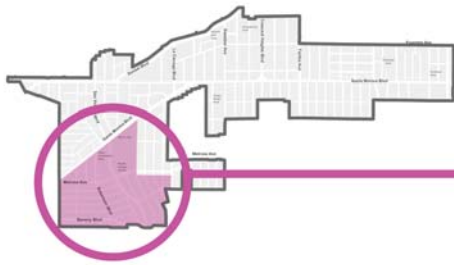

Personal Care

Walk Audits

Neighborhoods

Neighborhoods

Eastside

Center City

WeHo West

Walk Score = 91