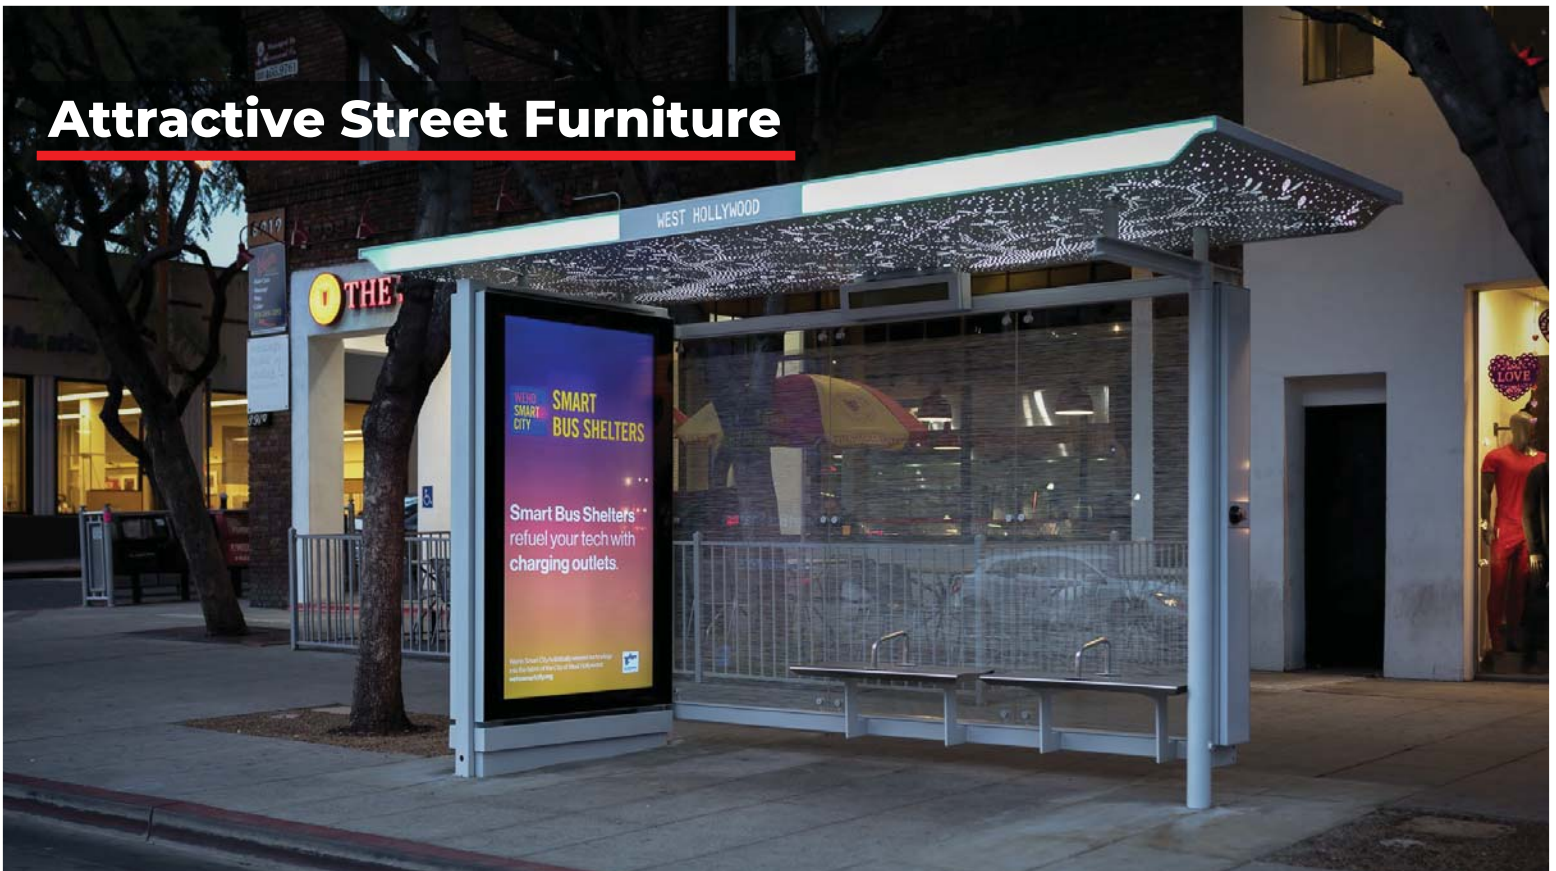

WEHO TV Dockless Mobility Pilot Program

Scooters + E-Bikes + EVs + Car Share

WEHO.ORG
Mute (m)

@WEHOCITY
0:12 / 2:24

City of Woodbury
YouTube

Urban Green Spaces

Attractive Street Furniture

Wonder, Magic, Surprise