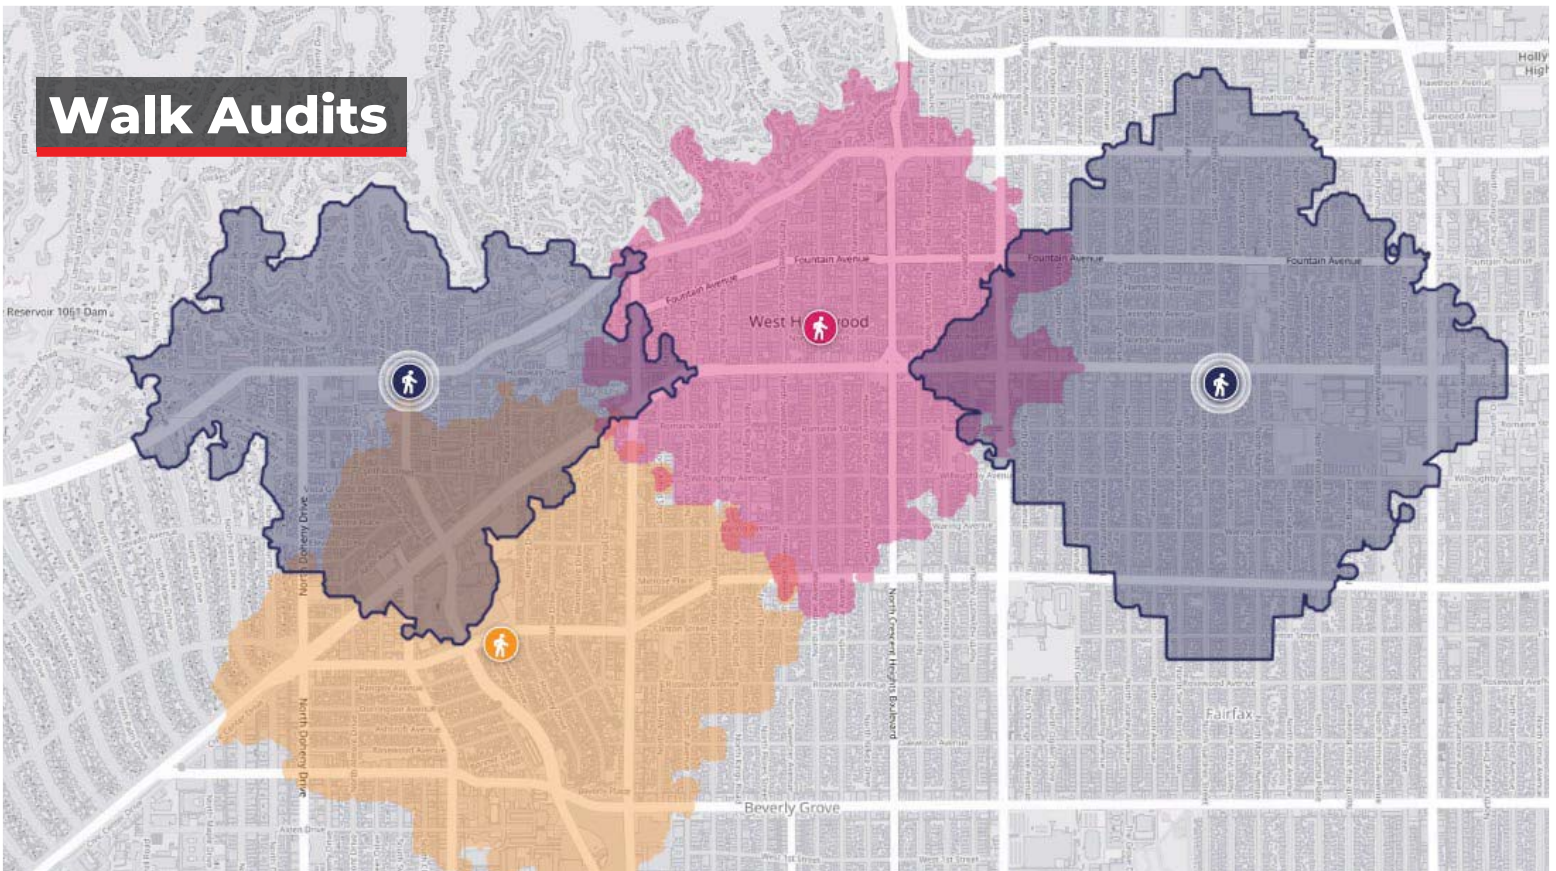

Parks

Restaurants & Cafes

Bars, Nightclubs, Entertainment

Fitness

General Retail Stores

Laundries and Dry Cleaners

Veterinarians and Pet Services

Cannabis

Personal Care

Walk Audits

Neighborhoods

Neighborhoods

Eastside

Center City

WeHo West

Walk Score = 91