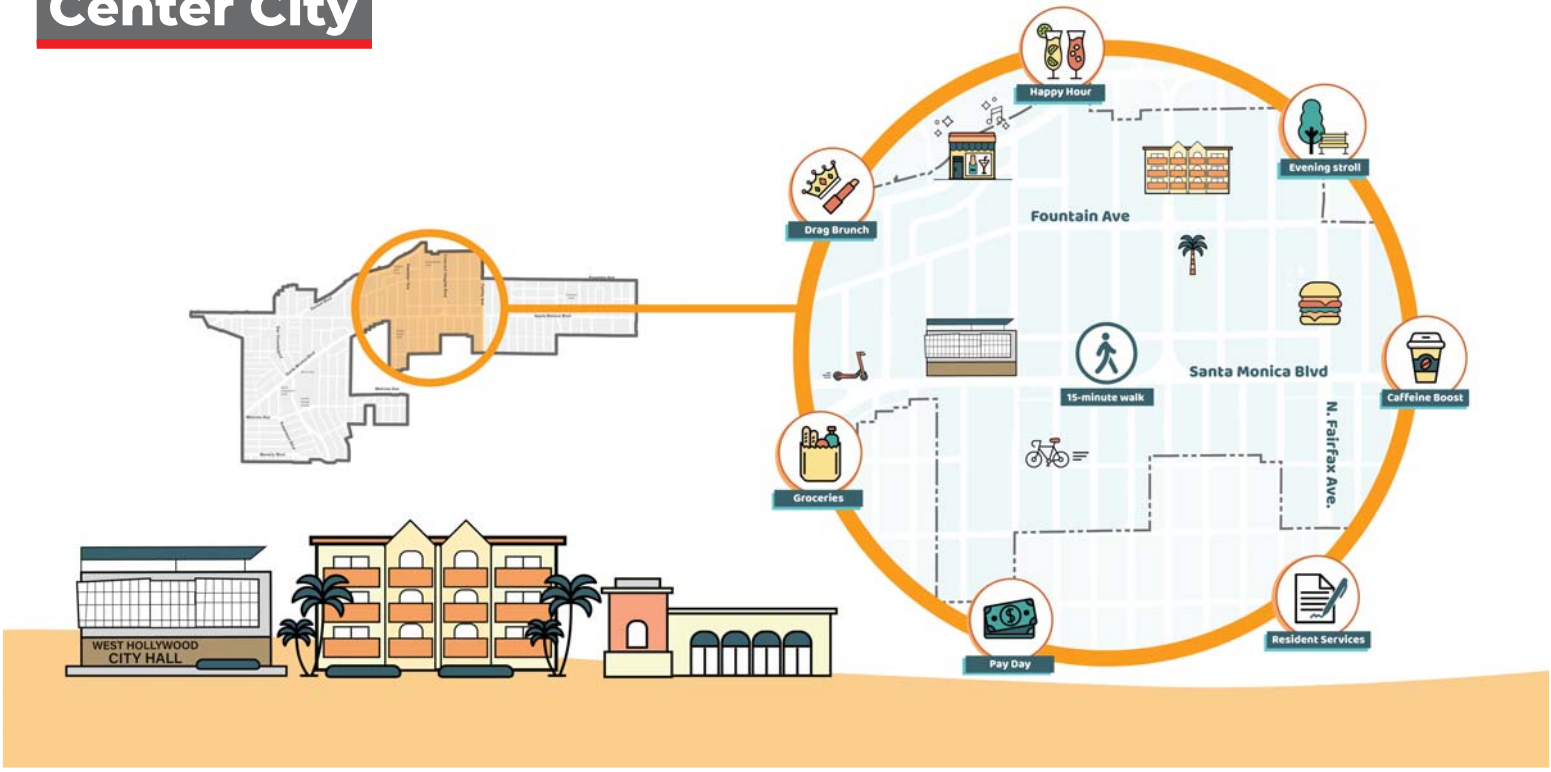

Parks

Restaurants & Cafes

Bars, Nightclubs, Entertainment

Fitness

General Retail Stores

Laundries and Dry Cleaners

Veterinarians and Pet Services

Cannabis

Personal Care

Walk Audits

Neighborhoods

Neighborhoods

Eastside

Center City

WeHo West

Walk Score = 91

"Walker's Paradise."

Encourage Mixed-Use

Improve Active Transportation

Human-powered forms of transportation

Safe Ped Infrastructure

Safe Bike Infrastructure

Promote Public Transportation

Sustainable Mobility